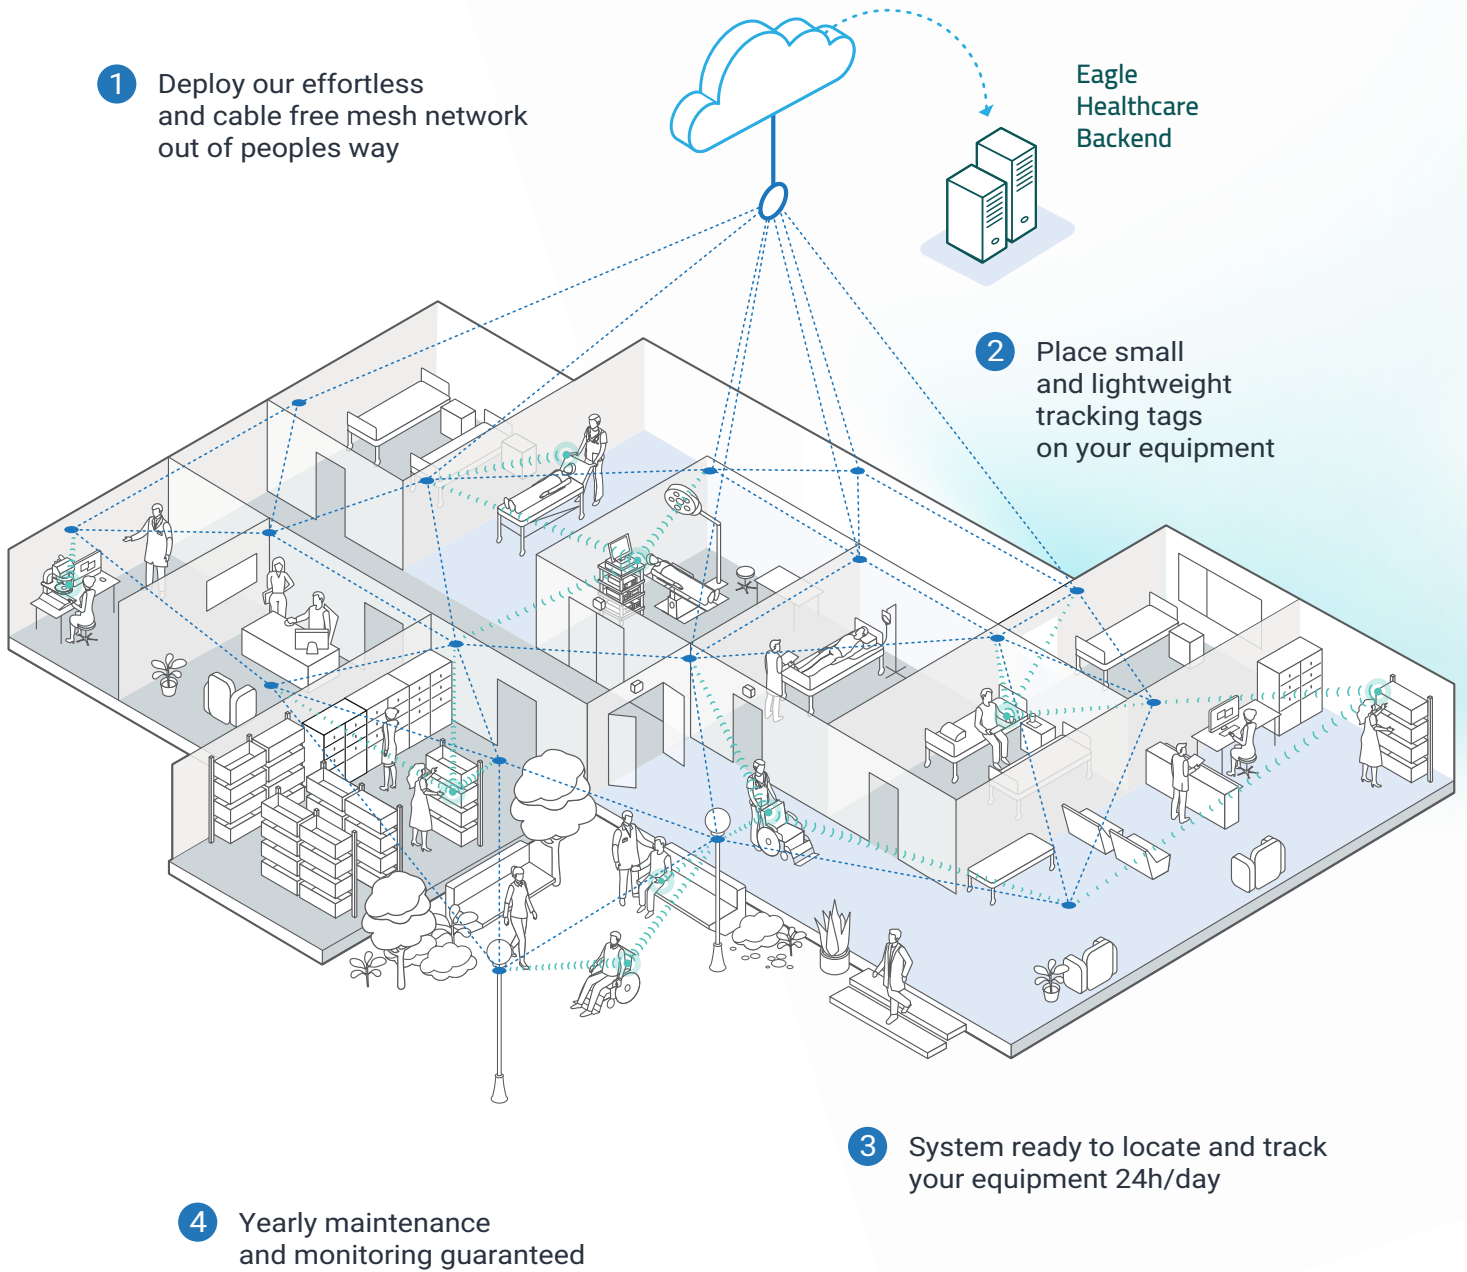

## The simple and effective geolocation solution for your biomedical equipment

### EASY INSTALLATION

Fast and standalone, the infrastructure deployment is cable free with no extra work and expandable according to your coverage needs indoor & outdoor.

### RELIABLE SOLUTION

Locate your equipment 24h a day managed by a fault-tolerant, secure and remotely administered infrastructure.

### COST EFFECTIVE

Attractive installation and maintenance cost. Our solution guarantees excellent ROI and high standard of quality services to your business.

“ Over the years, a close collaboration has been established between our teams and OnYourMap, whose expertise in geolocation and IoT technologies has enabled the solution to evolve to our needs, helping to improve the workplace of nursing staff. Working with a partner that can listen carefully and support our specific key requirements was key in our healthcare ecosystem. ”